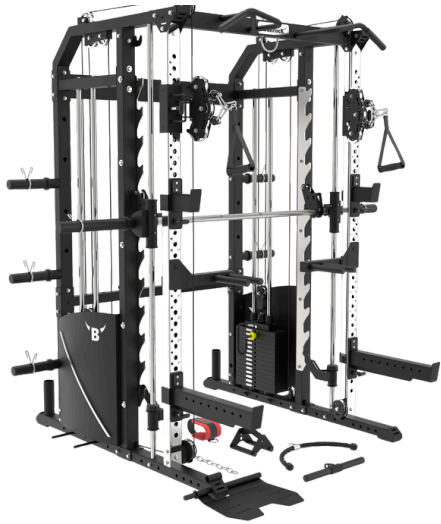

Home Gym Equipment

All in One Trainer OX Pro 11

SKU# C9213